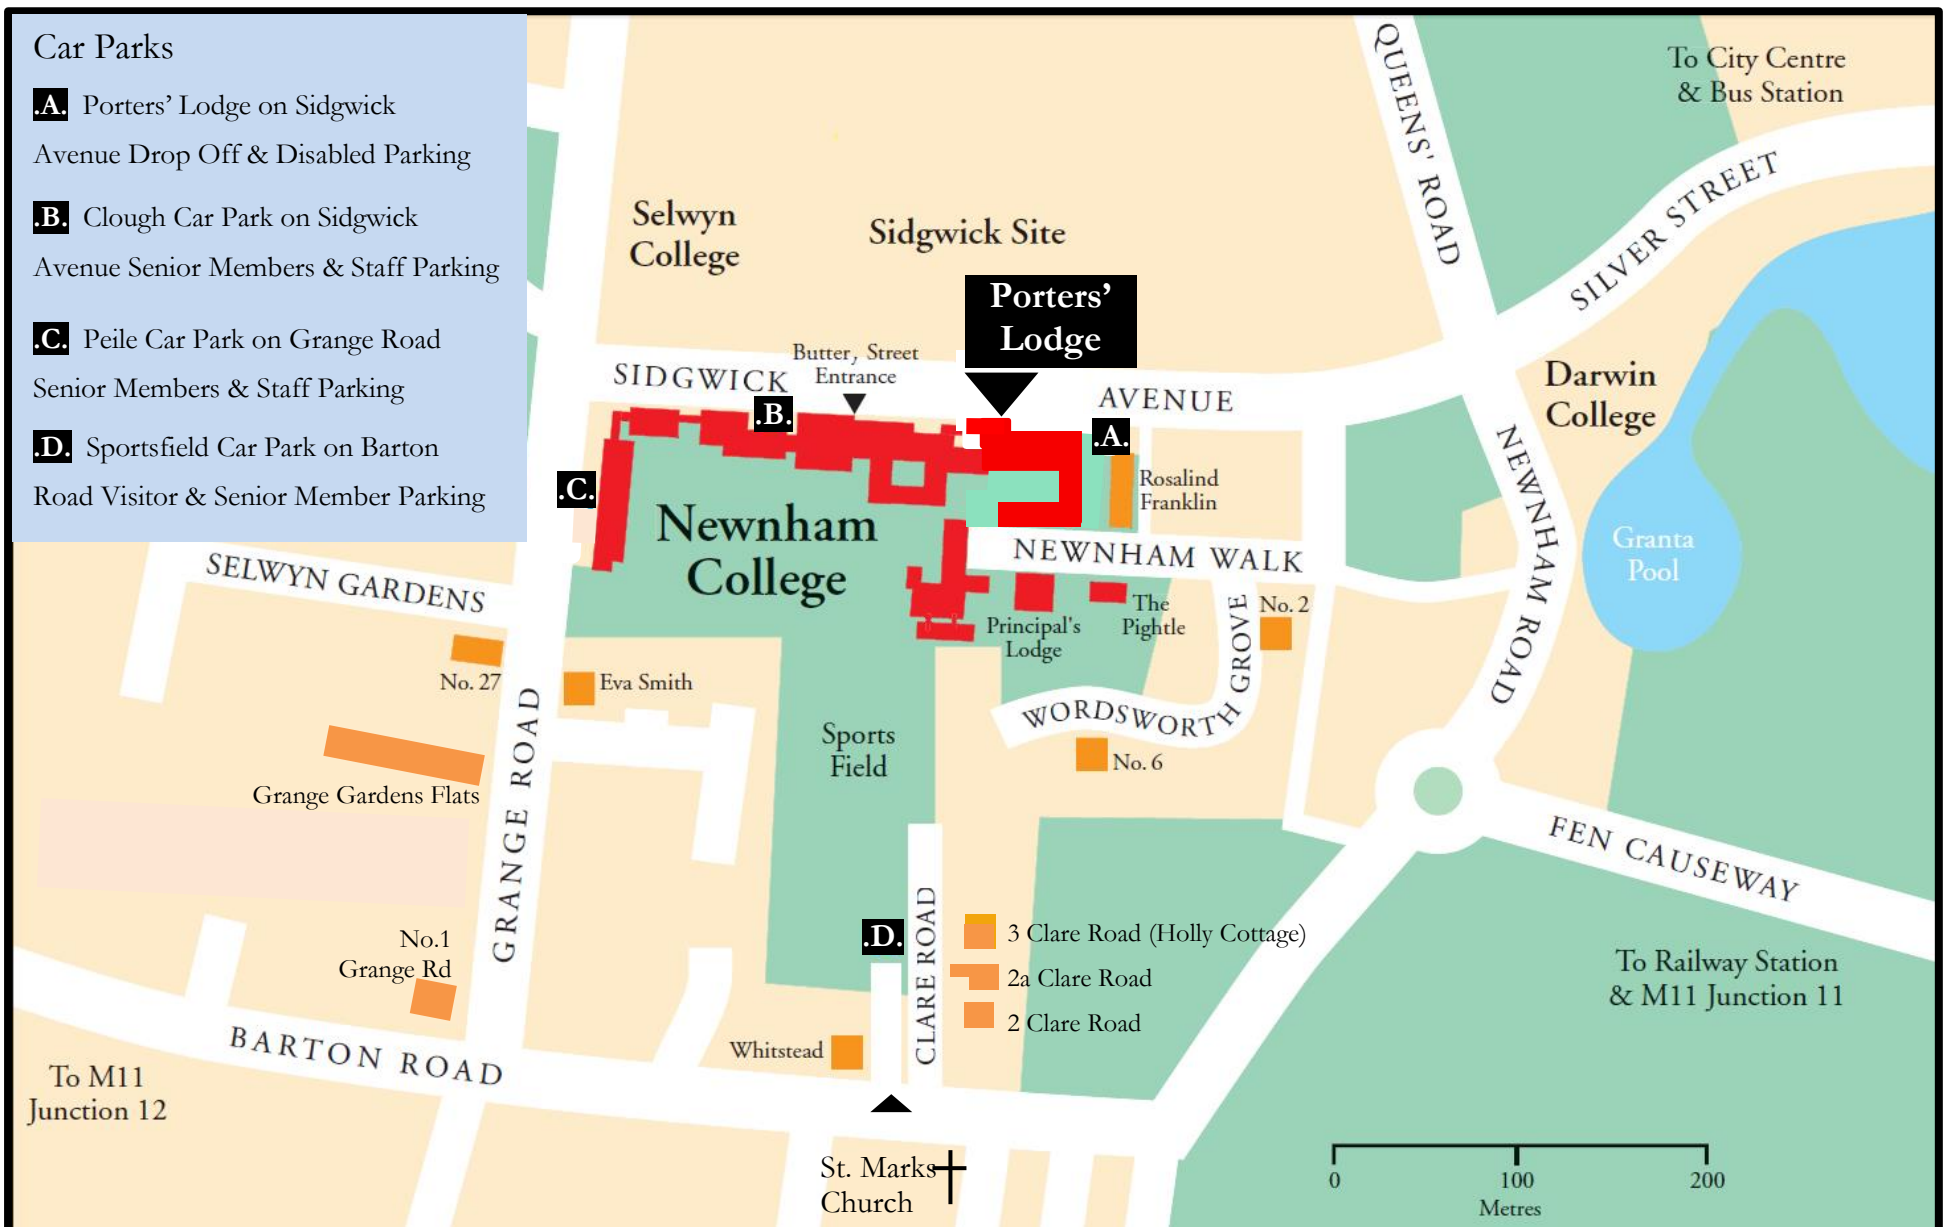

Newnham College Map

- 12 Accounts Manager and HR Officer
- 9 Admissions and Tutorial Office
- 39 Admissions Tutor (1st flr)
- 3 Anna Bateson Room
- 40 Art Room (Holly Cottage)
- 2 Bar/Café
- 28 Barbara White Room
- 50 Buildings Manager & Workshop
- 15 Bursar
- 16 Bursar's Secretary & Academic Administrator
- 10 Bursary
- 44 Buttery
- 2 Café and Bar
- 45 Catering Manager (1st flr)
- 46 Catering Offices (1st flr)
- 49 Clough JCR (1st flr)
- 17 College Accountant
- 26 College Counsellors (1st flr)
- 43 College Hall (Clough Dining Hall)
- 25 College Nurse (1st flr)
- 21 Communications Director
- 30 Conference Offices
- 6 Cynthia Beerbower Room
- 23 Development Director
- 13 Domestic Bursar
- 36 Graduate Tutors Room (1st flr)
- 8 Gym (3rd floor – Roof Level)
- 31 Head Housekeeper
- 41 Head Gardener
- 32 Housekeeping Office
- 12 HR Officer and Accounts Manager
- 19 I.T. Department
- 51 Jane Harrison Room
- 47 Kitchen (Head Chef)
- 35 Library and Archives
- 33 Linen Room
- 44 Lucia Windsor Room (1st flr)
- 24 Margaret Anstee Centre
- 5 Millicent Garrett Fawcett Room
- 29 MCR
- 42 Music Practice Rooms (Old Labs)
- 42 Old Labs
- 4 Party Room (Basement)
- 20 Pavilion Meeting Room (3rd flr)
- 52 Peile JCR (1st flr)
- 1 Porters' Lodge & Head Porter
- 14 Principal's Meeting Room
- 22 Roll & Development Offices
- 48 SCR
- 18 Senior Administrator & Assistant
- 27 Senior Tutor (1st flr)
- 37 Sidgwick Computer Room (1st flr)
- 38 Sidgwick Hall & Sidgwick Alcove
- 34 Skilliter Centre (1st flr)
- 7 Supervision Rooms
- 9 Tutorial & Admissions Office
- 11 Tutorial & Adm' Office Manager
- - - Garden Paths (main routes)
- ◀ Entrances

Location and Parking

Car Parks

- A.** Porters' Lodge on Sidgwick Avenue Drop Off & Disabled Parking
- B.** Clough Car Park on Sidgwick Avenue Senior Members & Staff Parking
- C.** Peile Car Park on Grange Road Senior Members & Staff Parking
- D.** Sportsfield Car Park on Barton Road Visitor & Senior Member Parking