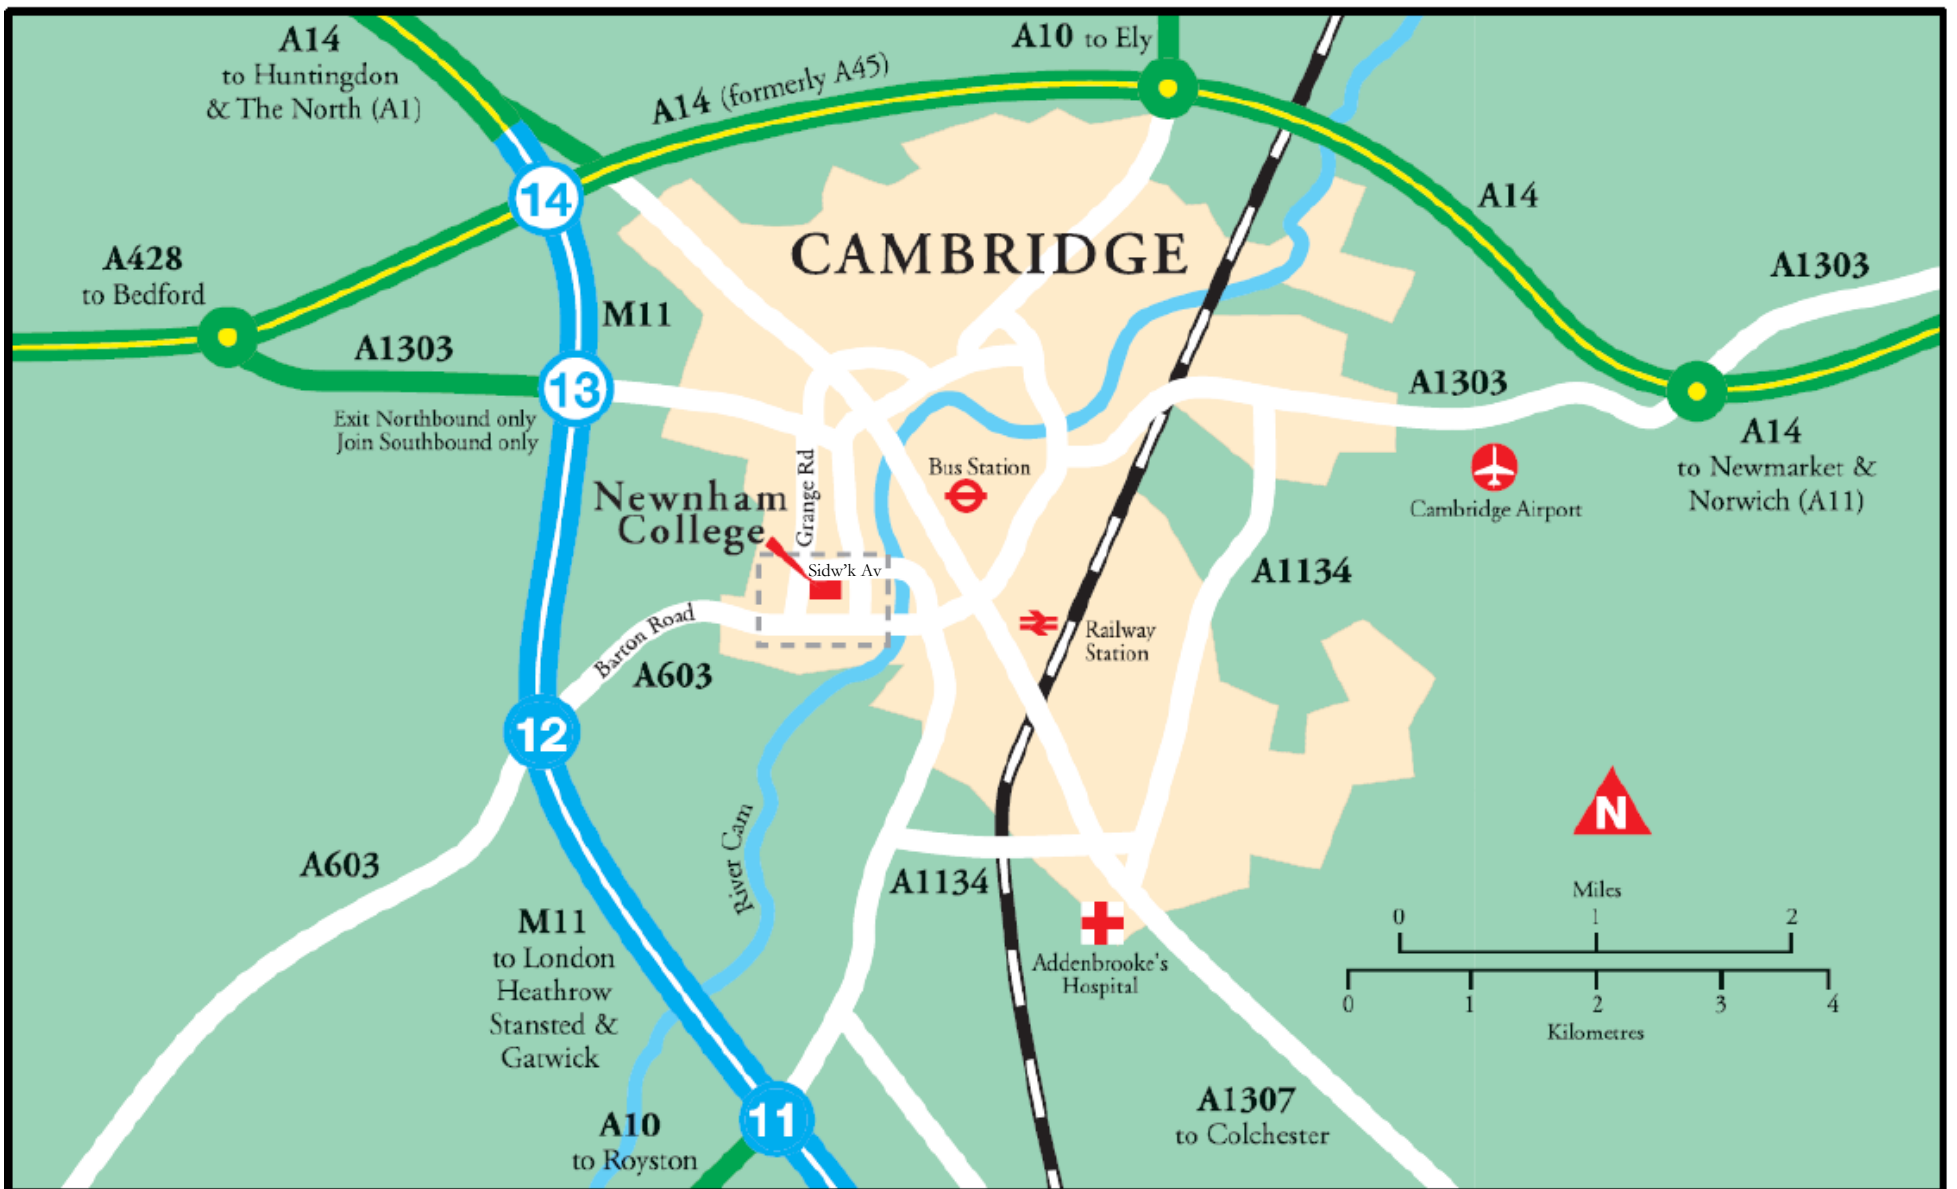

Newnham College Map

- 12 Accounts Manager and HR Officer
- 9 Admissions and Tutorial Office
- 39 Admissions Tutor (1st flr)
- 3 Anna Bateson Room
- 40 Art Room (Holly Cottage)
- 2 Bar/Café
- 28 Barbara White Room
- 50 Buildings Manager & Workshop
- 15 Bursar
- 16 Bursar's Secretary & Academic Administrator
- 10 Bursary
- 44 Buttery
- 2 Café and Bar
- 45 Catering Manager (1st flr)
- 46 Catering Offices (1st flr)
- 49 Clough JCR (1st flr)
- 17 College Accountant
- 26 College Counsellors (1st flr)
- 43 College Hall (Clough Dining Hall)
- 25 College Nurse (1st flr)
- 21 Communications Director
- 30 Conference Offices
- 6 Cynthia Beerbower Room
- 23 Development Director
- 13 Domestic Bursar
- 36 Graduate Tutors Room (1st flr)
- 8 Gym (3rd floor – Roof Level)
- 31 Head Housekeeper
- 41 Head Gardener
- 32 Housekeeping Office
- 12 HR Officer and Accounts Manager
- 19 I.T. Department
- 51 Jane Harrison Room
- 47 Kitchen (Head Chef)
- 35 Library and Archives
- 33 Linen Room
- 44 Lucia Windsor Room (1st flr)
- 24 Margaret Anstee Centre
- 5 Millicent Garrett Fawcett Room
- 29 MCR
- 42 Music Practice Rooms (Old Labs)
- 42 Old Labs
- 4 Party Room (Basement)
- 20 Pavilion Meeting Room (3rd flr)
- 52 Peile JCR (1st flr)
- 1 Porters' Lodge & Head Porter
- 14 Principal's Meeting Room
- 22 Roll & Development Offices
- 48 SCR
- 18 Senior Administrator & Assistant
- 27 Senior Tutor (1st flr)
- 37 Sidgwick Computer Room (1st flr)
- 38 Sidgwick Hall & Sidgwick Alcove
- 34 Skilliter Centre (1st flr)
- 7 Supervision Rooms
- 9 Tutorial & Admissions Office
- 11 Tutorial & Adm' Office Manager
- - - Garden Paths (main routes)
- ◀ Entrances

Location and Parking

Car Parks

- A.** Porters' Lodge on Sidgwick Avenue Drop Off & Disabled Parking
- B.** Clough Car Park on Sidgwick Avenue Senior Members & Staff Parking
- C.** Peile Car Park on Grange Road Senior Members & Staff Parking
- D.** Sportsfield Car Park on Barton Road Visitor & Senior Member Parking