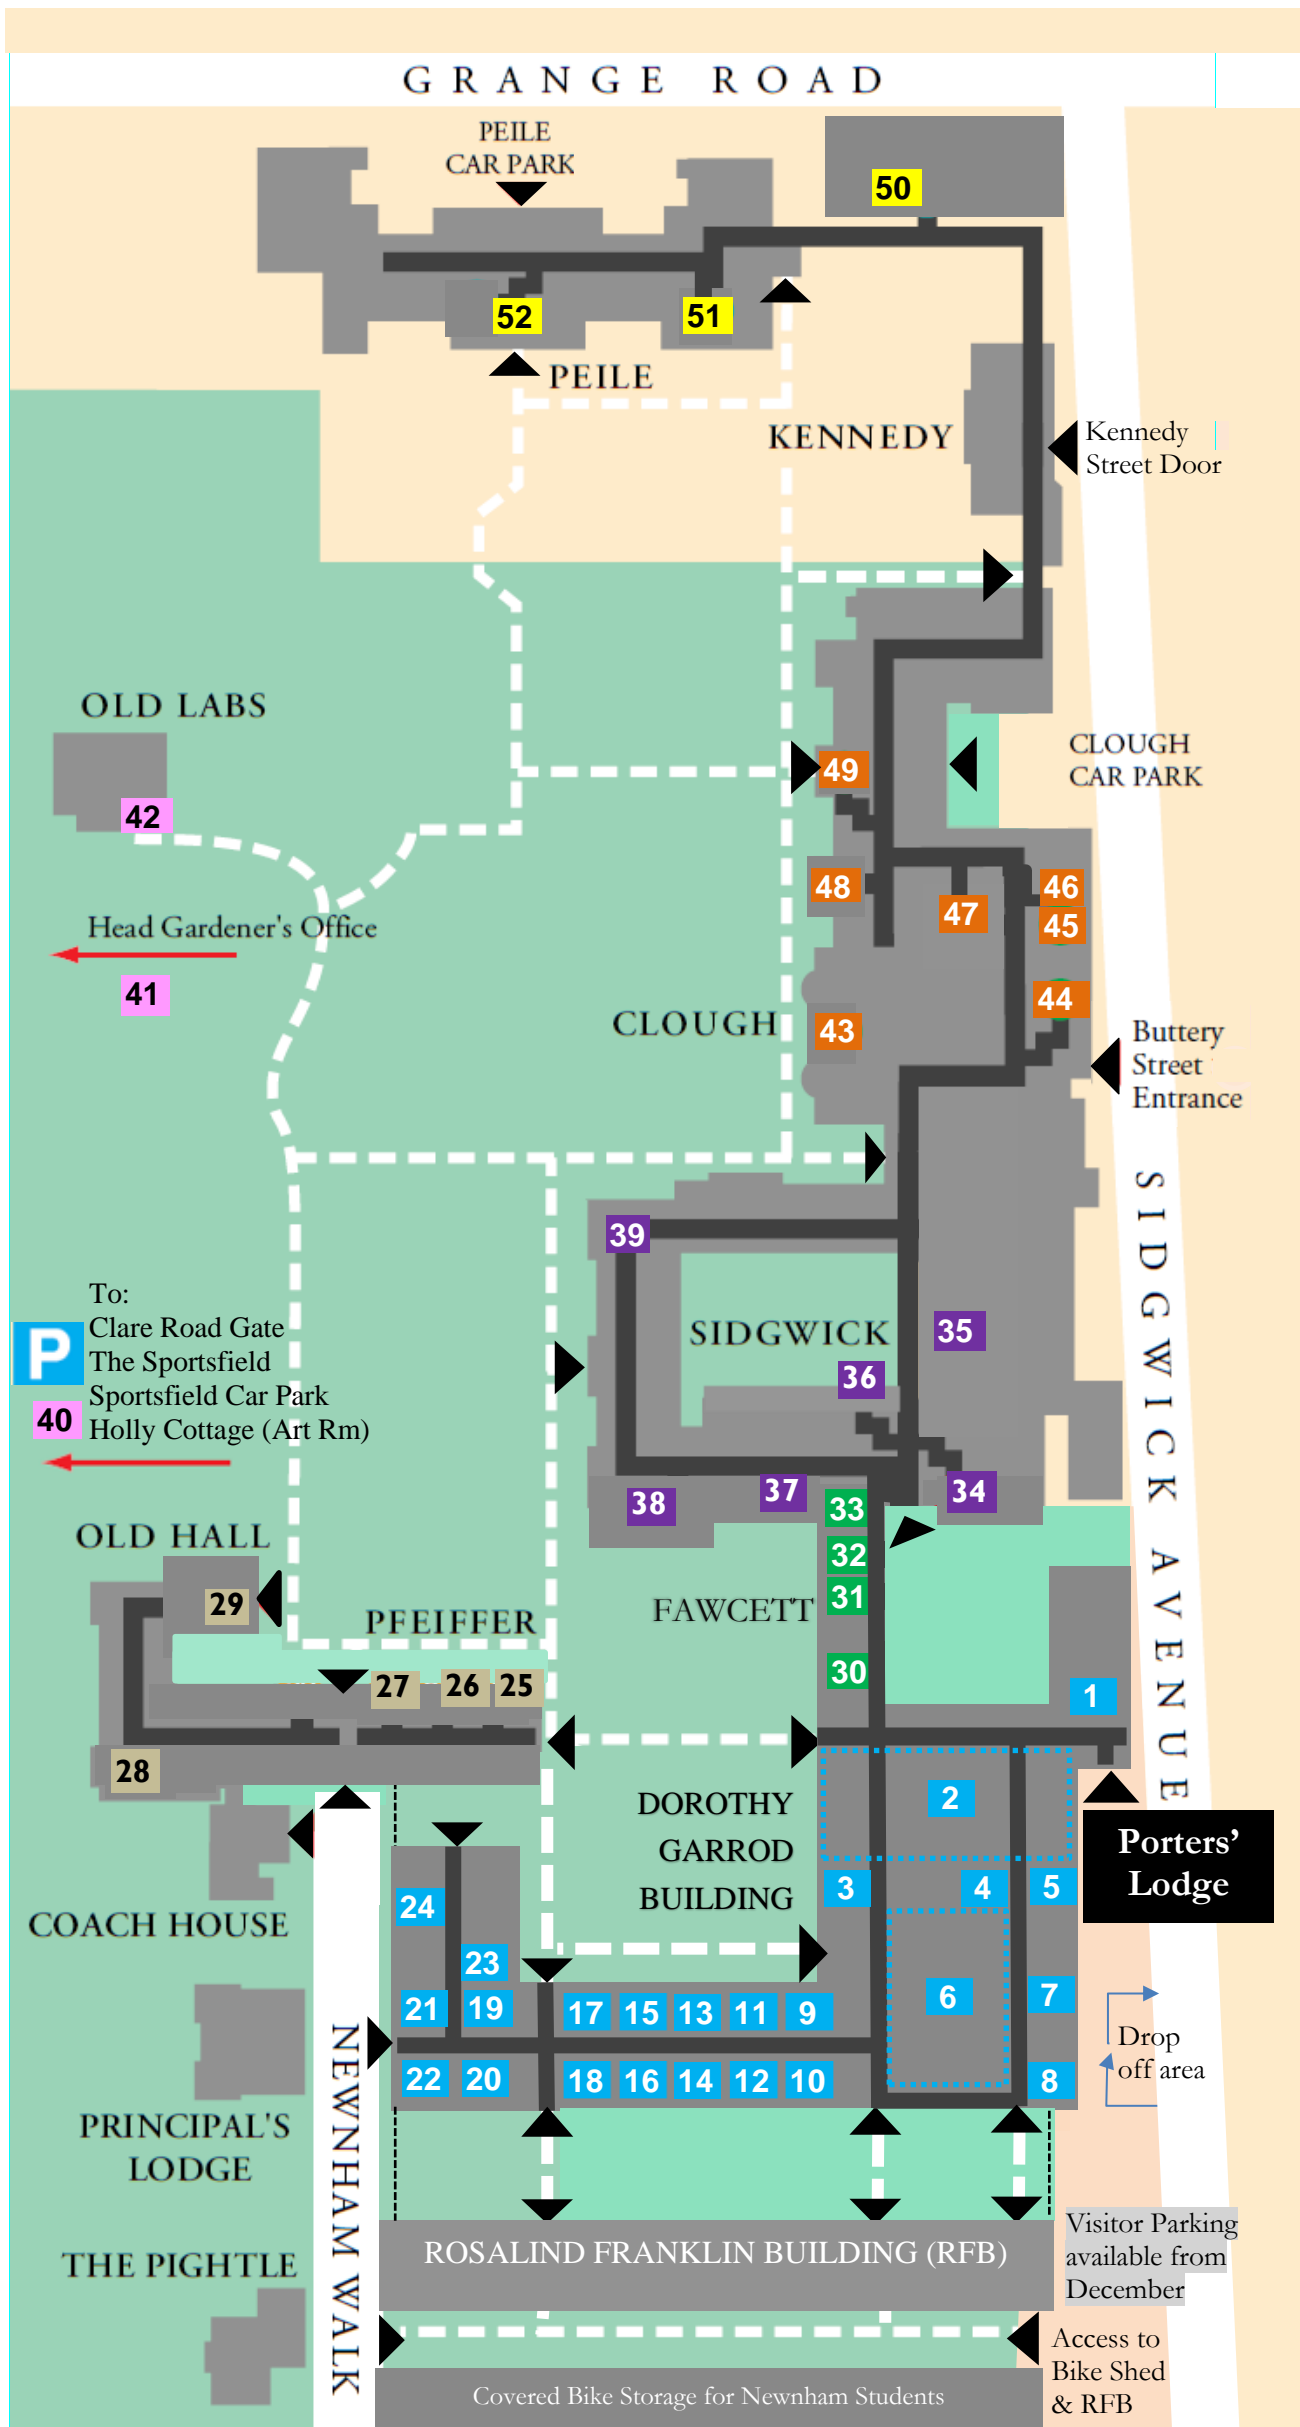

Newnham College Map

- 12 Accounts Manager and HR Officer
- 9 Admissions and Tutorial Office
- 39 Admissions Tutor (1st flr)
- 3 Anna Bateson Room
- 40 Art Room (Holly Cottage)
- 2 Bar/Café
- 28 Barbara White Room
- 50 Buildings Manager & Workshop
- 15 Bursar
- 16 Bursar's Secretary & Academic Administrator
- 10 Bursary
- 44 Buttery
- 2 Café and Bar
- 45 Catering Manager (1st flr)
- 46 Catering Offices (1st flr)
- 49 Clough JCR (1st flr)
- 17 College Accountant
- 26 College Counsellors (1st flr)
- 43 College Hall (Clough Dining Hall)
- 25 College Nurse (1st flr)
- 21 Communications Director
- 30 Conference Offices
- 6 Cynthia Beerbower Room
- 23 Development Director
- 13 Domestic Bursar
- 36 Graduate Tutors Room (1st flr)
- 8 Gym (3rd floor – Roof Level)
- 31 Head Housekeeper
- 41 Head Gardener
- 32 Housekeeping Office
- 12 HR Officer and Accounts Manager
- 19 I.T. Department
- 51 Jane Harrison Room
- 47 Kitchen (Head Chef)
- 35 Library and Archives
- 33 Linen Room
- 44 Lucia Windsor Room (1st flr)
- 24 Margaret Anstee Centre
- 5 Millicent Garrett Fawcett Room
- 29 MCR
- 42 Music Practice Rooms (Old Labs)
- 42 Old Labs
- 4 Party Room (Basement)
- 20 Pavilion Meeting Room (3rd flr)
- 52 Peile JCR (1st flr)
- 1 Porters' Lodge & Head Porter
- 14 Principal's Meeting Room
- 22 Roll & Development Offices
- 48 SCR
- 18 Senior Administrator & Assistant
- 27 Senior Tutor (1st flr)
- 37 Sidgwick Computer Room (1st flr)
- 38 Sidgwick Hall & Sidgwick Alcove
- 34 Skilliter Centre (1st flr)
- 7 Supervision Rooms
- 9 Tutorial & Admissions Office
- 11 Tutorial & Adm' Office Manager
- - - Garden Paths (main routes)
- ◀ Entrances

Location and Parking

Car Parks

- A.** Porters' Lodge on Sidgwick Avenue Drop Off & Disabled Parking
- B.** Clough Car Park on Sidgwick Avenue Senior Members & Staff Parking
- C.** Peile Car Park on Grange Road Senior Members & Staff Parking
- D.** Sportsfield Car Park on Barton Road Visitor & Senior Member Parking