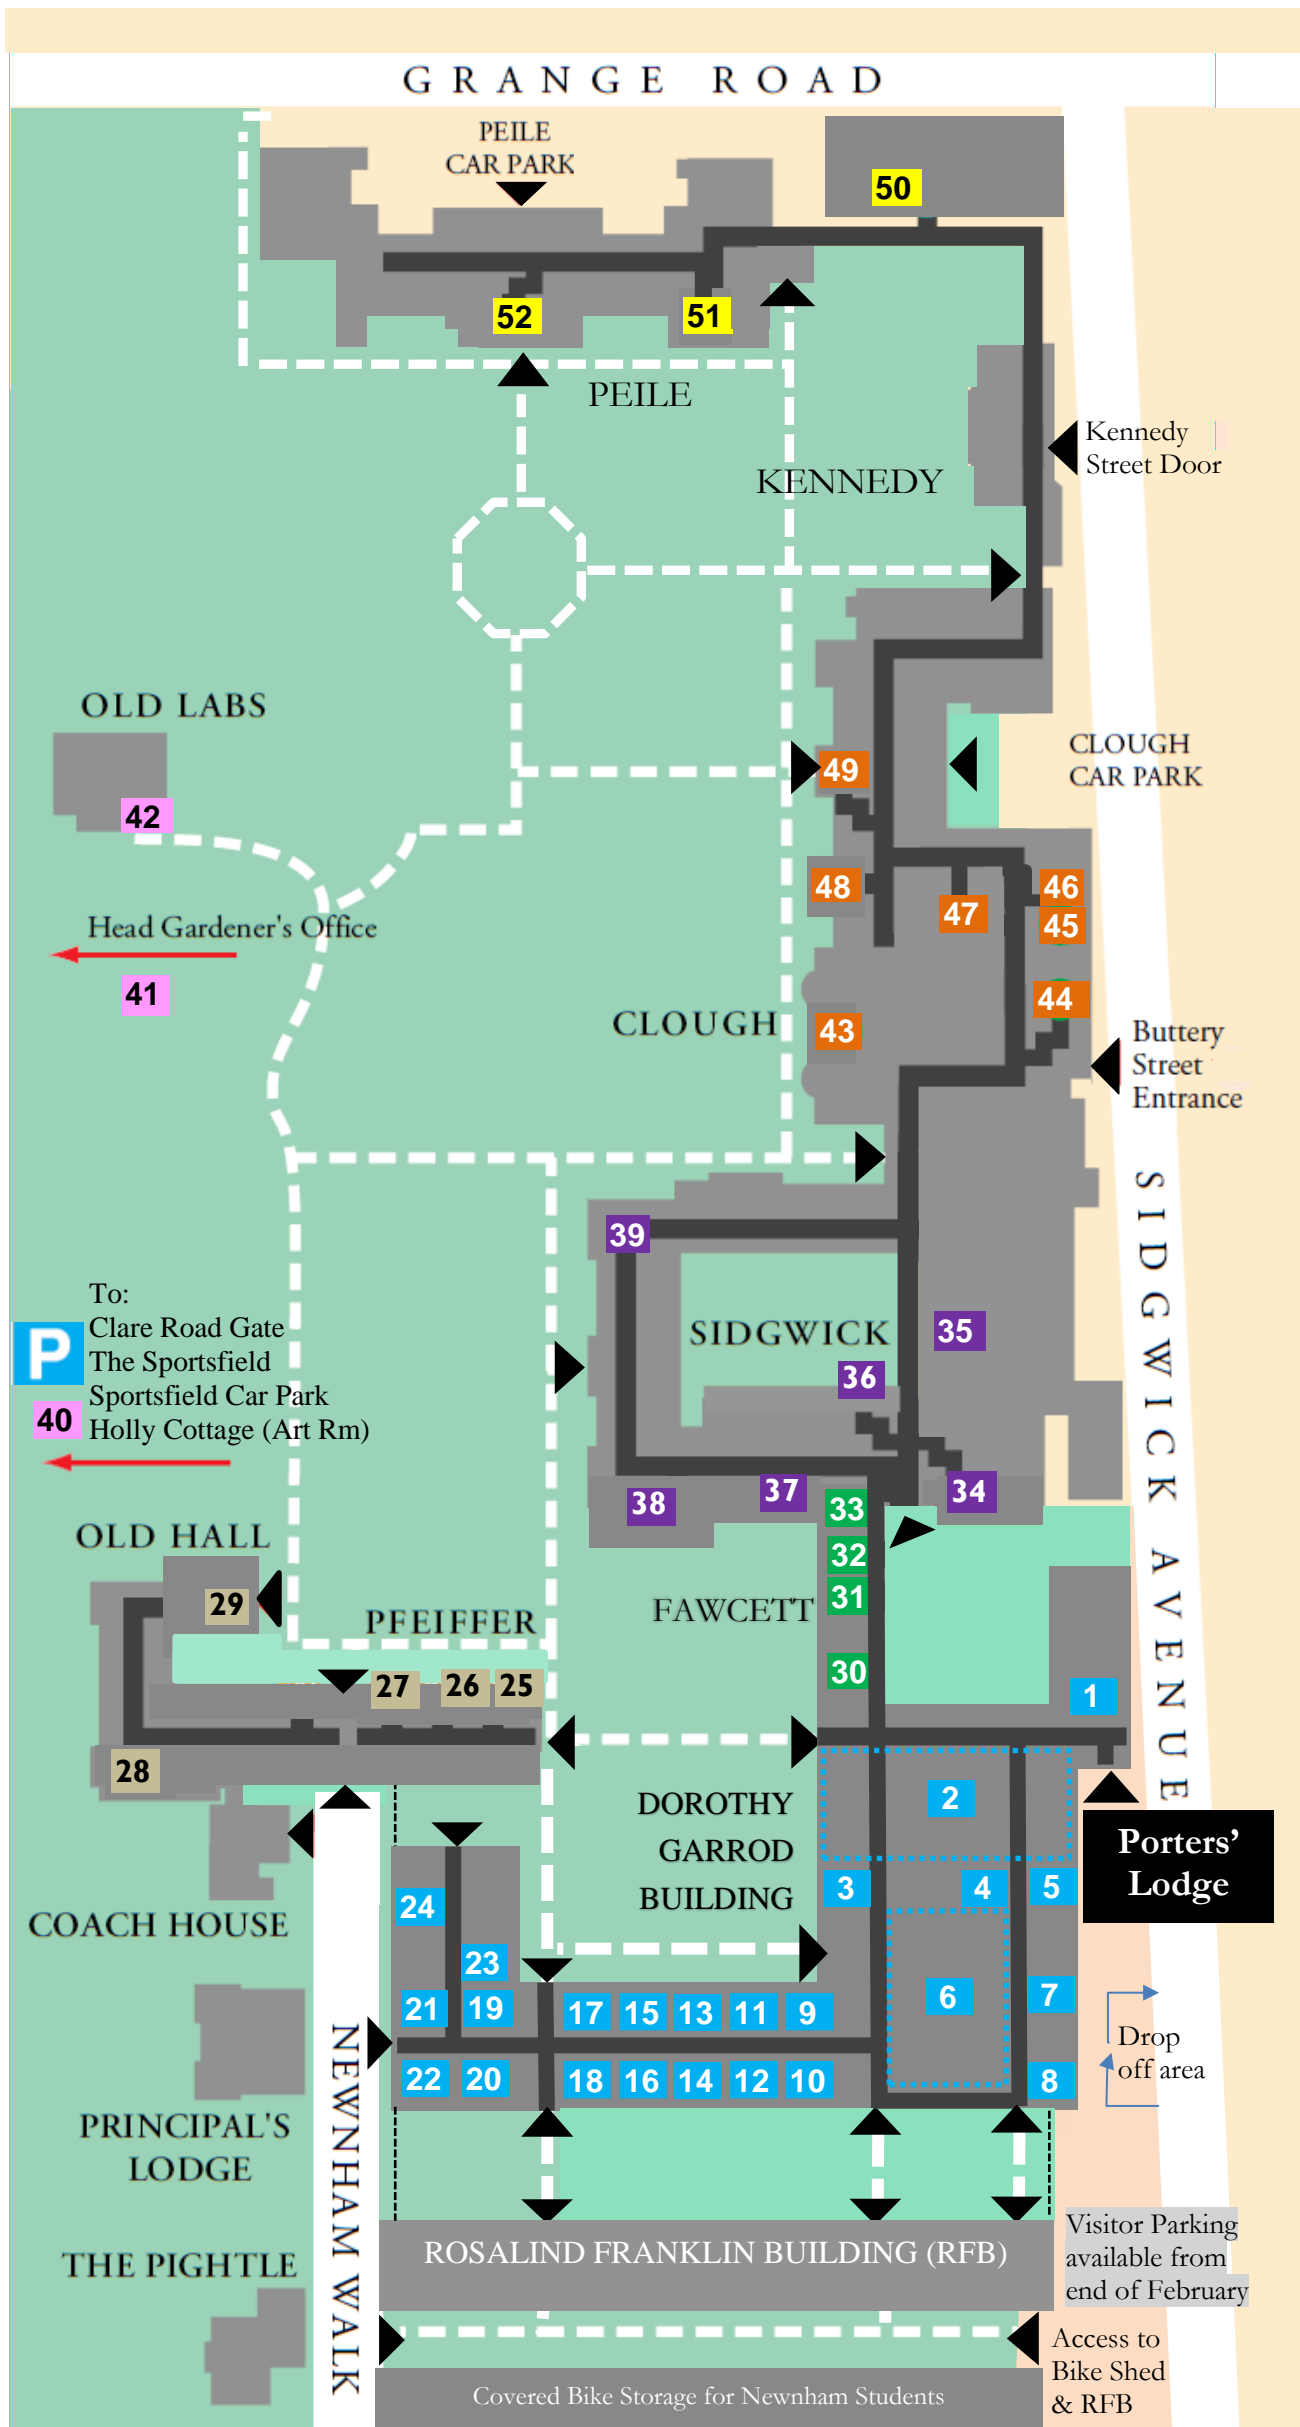

Newnham College Map

- 12 Accounts Manager and HR Officer
- 9 Admissions and Tutorial Office
- 39 Admissions Tutor (1st flr)
- 3 Anna Bateson Room
- 40 Art Room (Holly Cottage)
- 2 Bar/Café
- 28 Barbara White Room
- 50 Buildings Manager & Workshop
- 15 Bursar
- 16 Bursar's Secretary & Academic Administrator
- 10 Bursary
- 44 Buttery
- 2 Café and Bar
- 45 Catering Manager (1st flr)
- 46 Catering Offices (1st flr)
- 49 Clough JCR (1st flr)
- 17 College Accountant
- 26 College Counsellors (1st flr)
- 43 College Hall (Clough Dining Hall)
- 25 College Nurse (1st flr)
- 21 Communications Director
- 30 Conference Offices
- 6 Cynthia Beerbower Room
- 23 Development Director
- 13 Domestic Bursar
- 36 Graduate Tutors Room (1st flr)
- 8 Gym (3rd floor – Roof Level)
- 31 Head Housekeeper
- 41 Head Gardener
- 32 Housekeeping Office
- 12 HR Officer and Accounts Manager
- 19 I.T. Department
- 51 Jane Harrison Room
- 47 Kitchen (Head Chef)
- 35 Library and Archives
- 33 Linen Room
- 44 Lucia Windsor Room (1st flr)
- 24 Margaret Anstee Centre
- 5 Millicent Garrett Fawcett Room
- 29 MCR
- 42 Music Practice Rooms (Old Labs)
- 42 Old Labs
- 4 Party Room (Basement)
- 20 Pavilion Meeting Room (3rd flr)
- 52 Peile JCR (1st flr)
- 1 Porters' Lodge & Head Porter
- 14 Principal's Meeting Room
- 22 Roll & Development Offices
- 48 SCR
- 18 Senior Administrator & Assistant
- 27 Senior Tutor (1st flr)
- 37 Sidgwick Computer Room (1st flr)
- 38 Sidgwick Hall & Sidgwick Alcove
- 34 Skilliter Centre (1st flr)
- 7 Supervision Rooms
- 9 Tutorial & Admissions Office
- 11 Tutorial & Adm' Office Manager
- - - Garden Paths (main routes)
- ◀ Entrances

Location and Parking