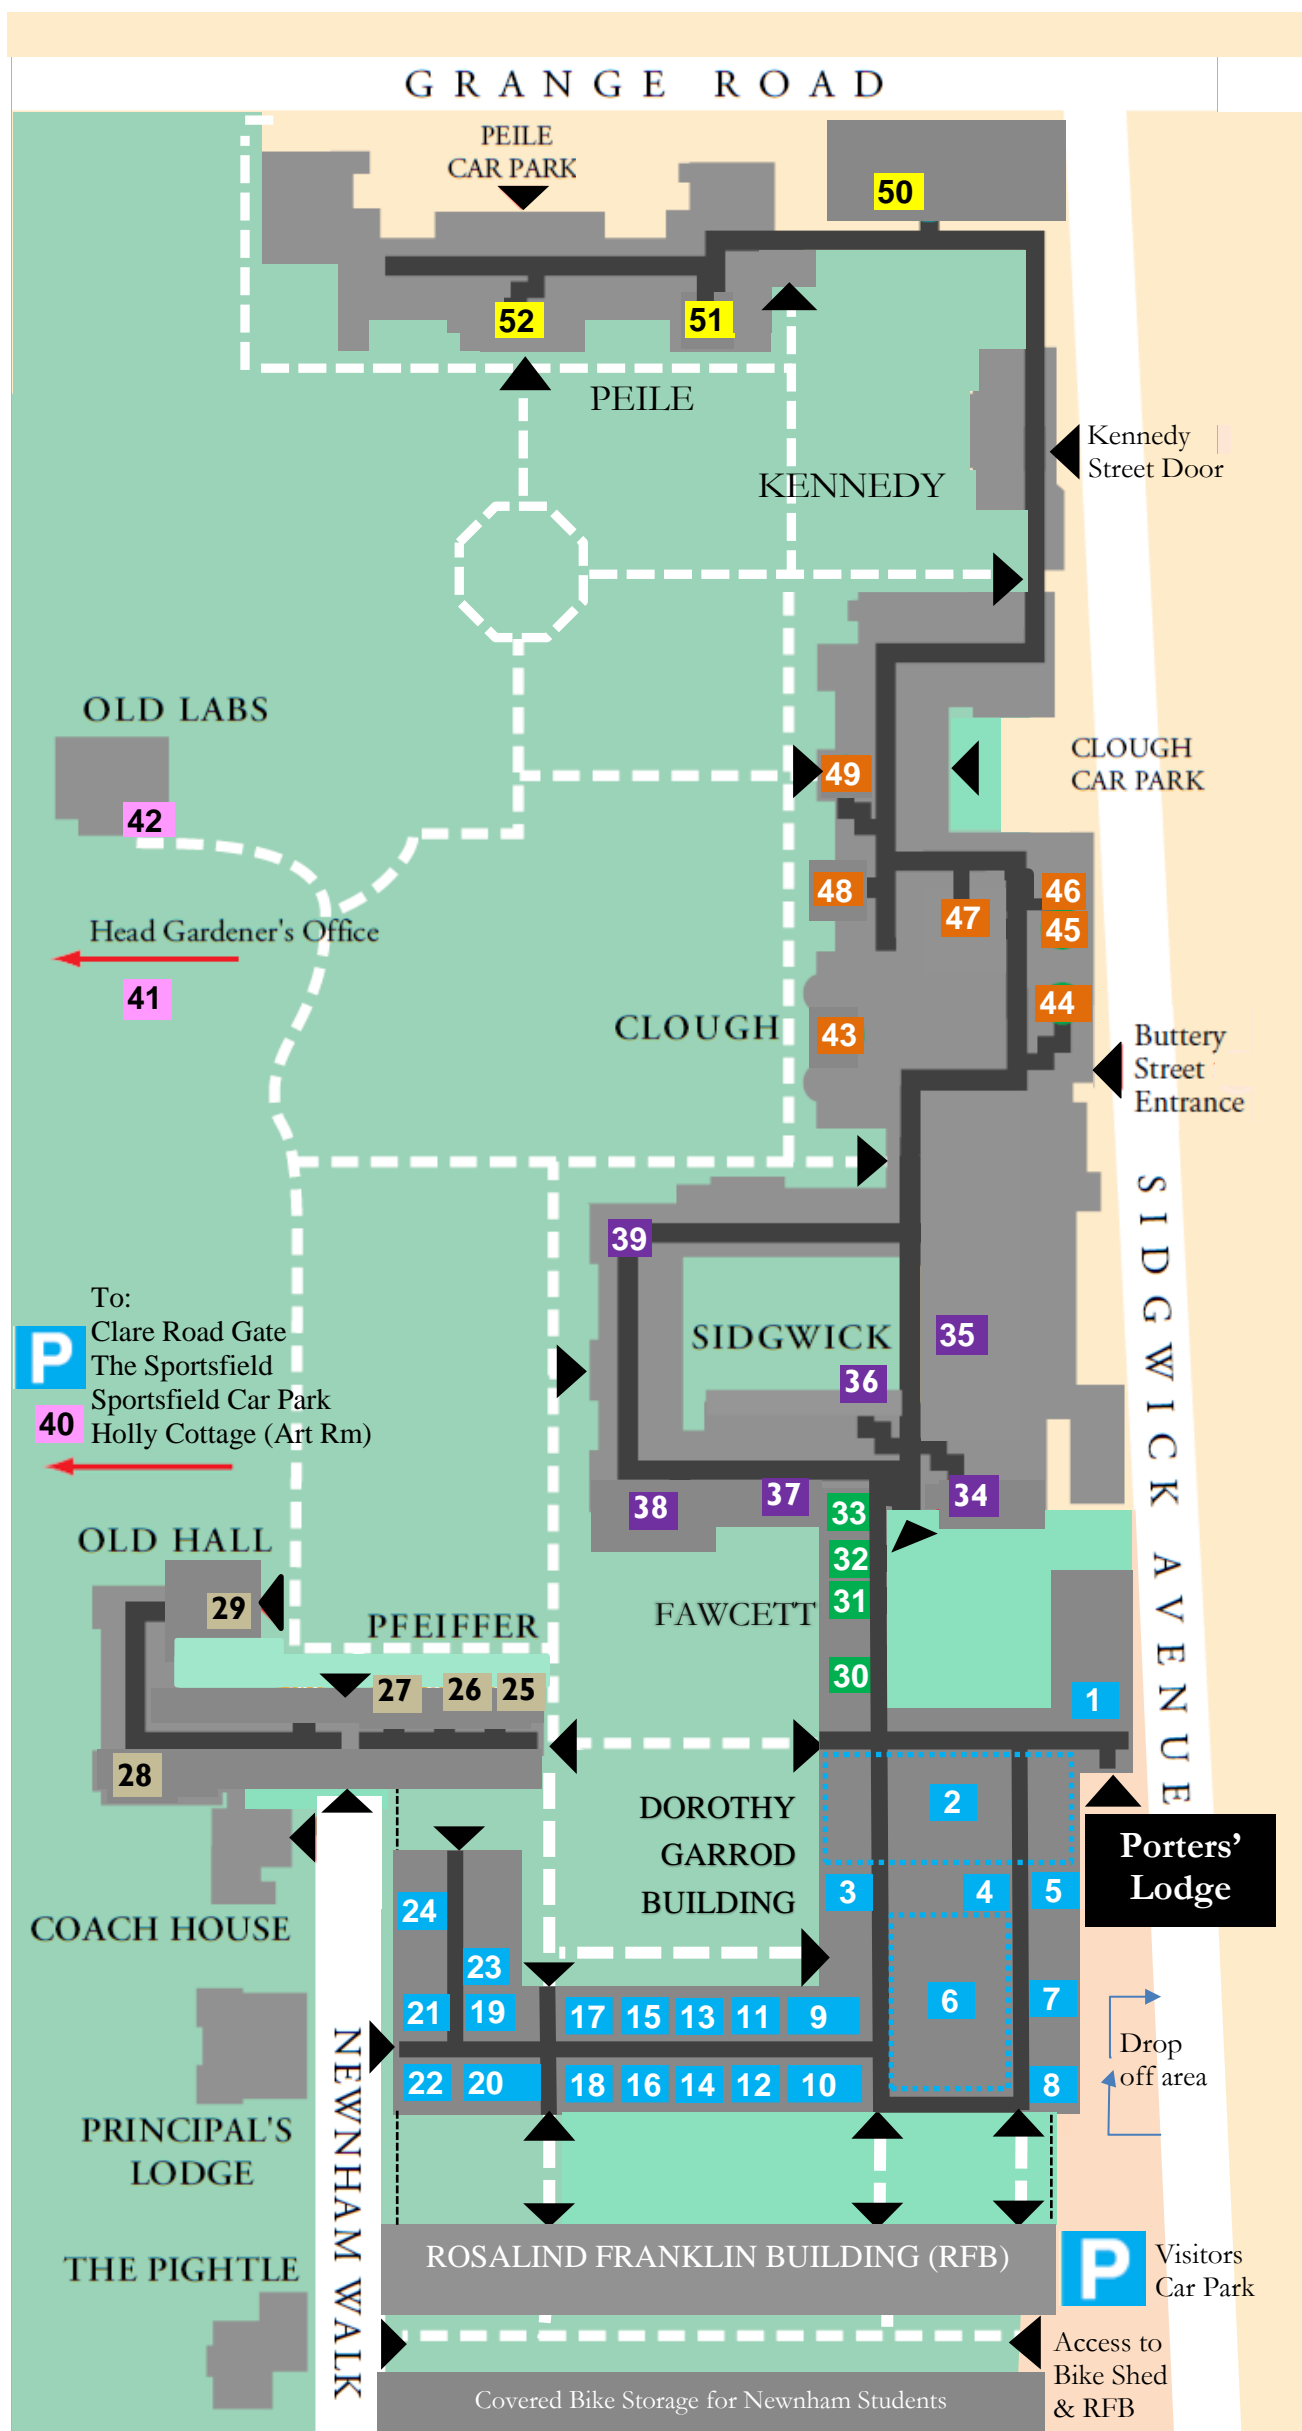

Newnham College Map

- 12 Accounts Manager and HR Officer
- 9 Admissions and Tutorial Office
- 39 Admissions Tutor (1st flr)
- 3 Anna Bateson Room
- 40 Art Room (Holly Cottage)
- 2 Bar/Café
- 28 Barbara White Room
- 50 Buildings Manager & Workshop
- 15 Bursar
- 18 Bursar's Secretary & Academic Administrator
- 10 Bursary
- 44 Buttery
- 2 Café and Bar
- 45 Catering Manager (1st flr)
- 46 Catering Offices (1st flr)
- 49 Clough JCR (1st flr)
- 17 College Accountant
- 26 College Counsellors (1st flr)
- 43 College Hall (Clough Dining Hall)
- 25 College Nurse (1st flr)
- 21 Communications Director
- 30 Conference Offices
- 6 Cynthia Beerbower Room
- 23 Development Director
- 13 Domestic Bursar
- 36 Graduate Tutors Room (1st flr)
- 8 Gym (3rd floor – Roof Level)
- 31 Head Housekeeper
- 41 Head Gardener
- 32 Housekeeping Office
- 12 HR Officer and Accounts Manager
- 19 I.T. Department
- 51 Jane Harrison Room
- 47 Kitchen (Head Chef)
- 35 Library and Archives
- 33 Linen Room
- 44 Lucia Windsor Room (1st flr)
- 24 Margaret Anstee Centre
- 5 Millicent Garrett Fawcett Room
- 29 MCR
- 42 Music Practice Rooms (Old Labs)
- 42 Old Labs
- 4 Party Room (Basement)
- 20 Pavilion Meeting Room (3rd flr)
- 52 Peile JCR (1st flr)
- 1 Porters' Lodge & Head Porter
- 14 Principal's Meeting Room
- 22 Roll & Development Offices
- 48 SCR
- 16 Senior Administrator & Assistant
- 27 Senior Tutor (1st flr)
- 37 Sidgwick Computer Room (1st flr)
- 38 Sidgwick Hall & Sidgwick Alcove
- 34 Skilliter Centre (1st flr)
- 7 Supervision Rooms
- 9 Tutorial & Admissions Office
- 11 Tutorial & Adm' Office Manager
- - - Garden Paths (main routes)
- ◀ Entrances

Location and Parking