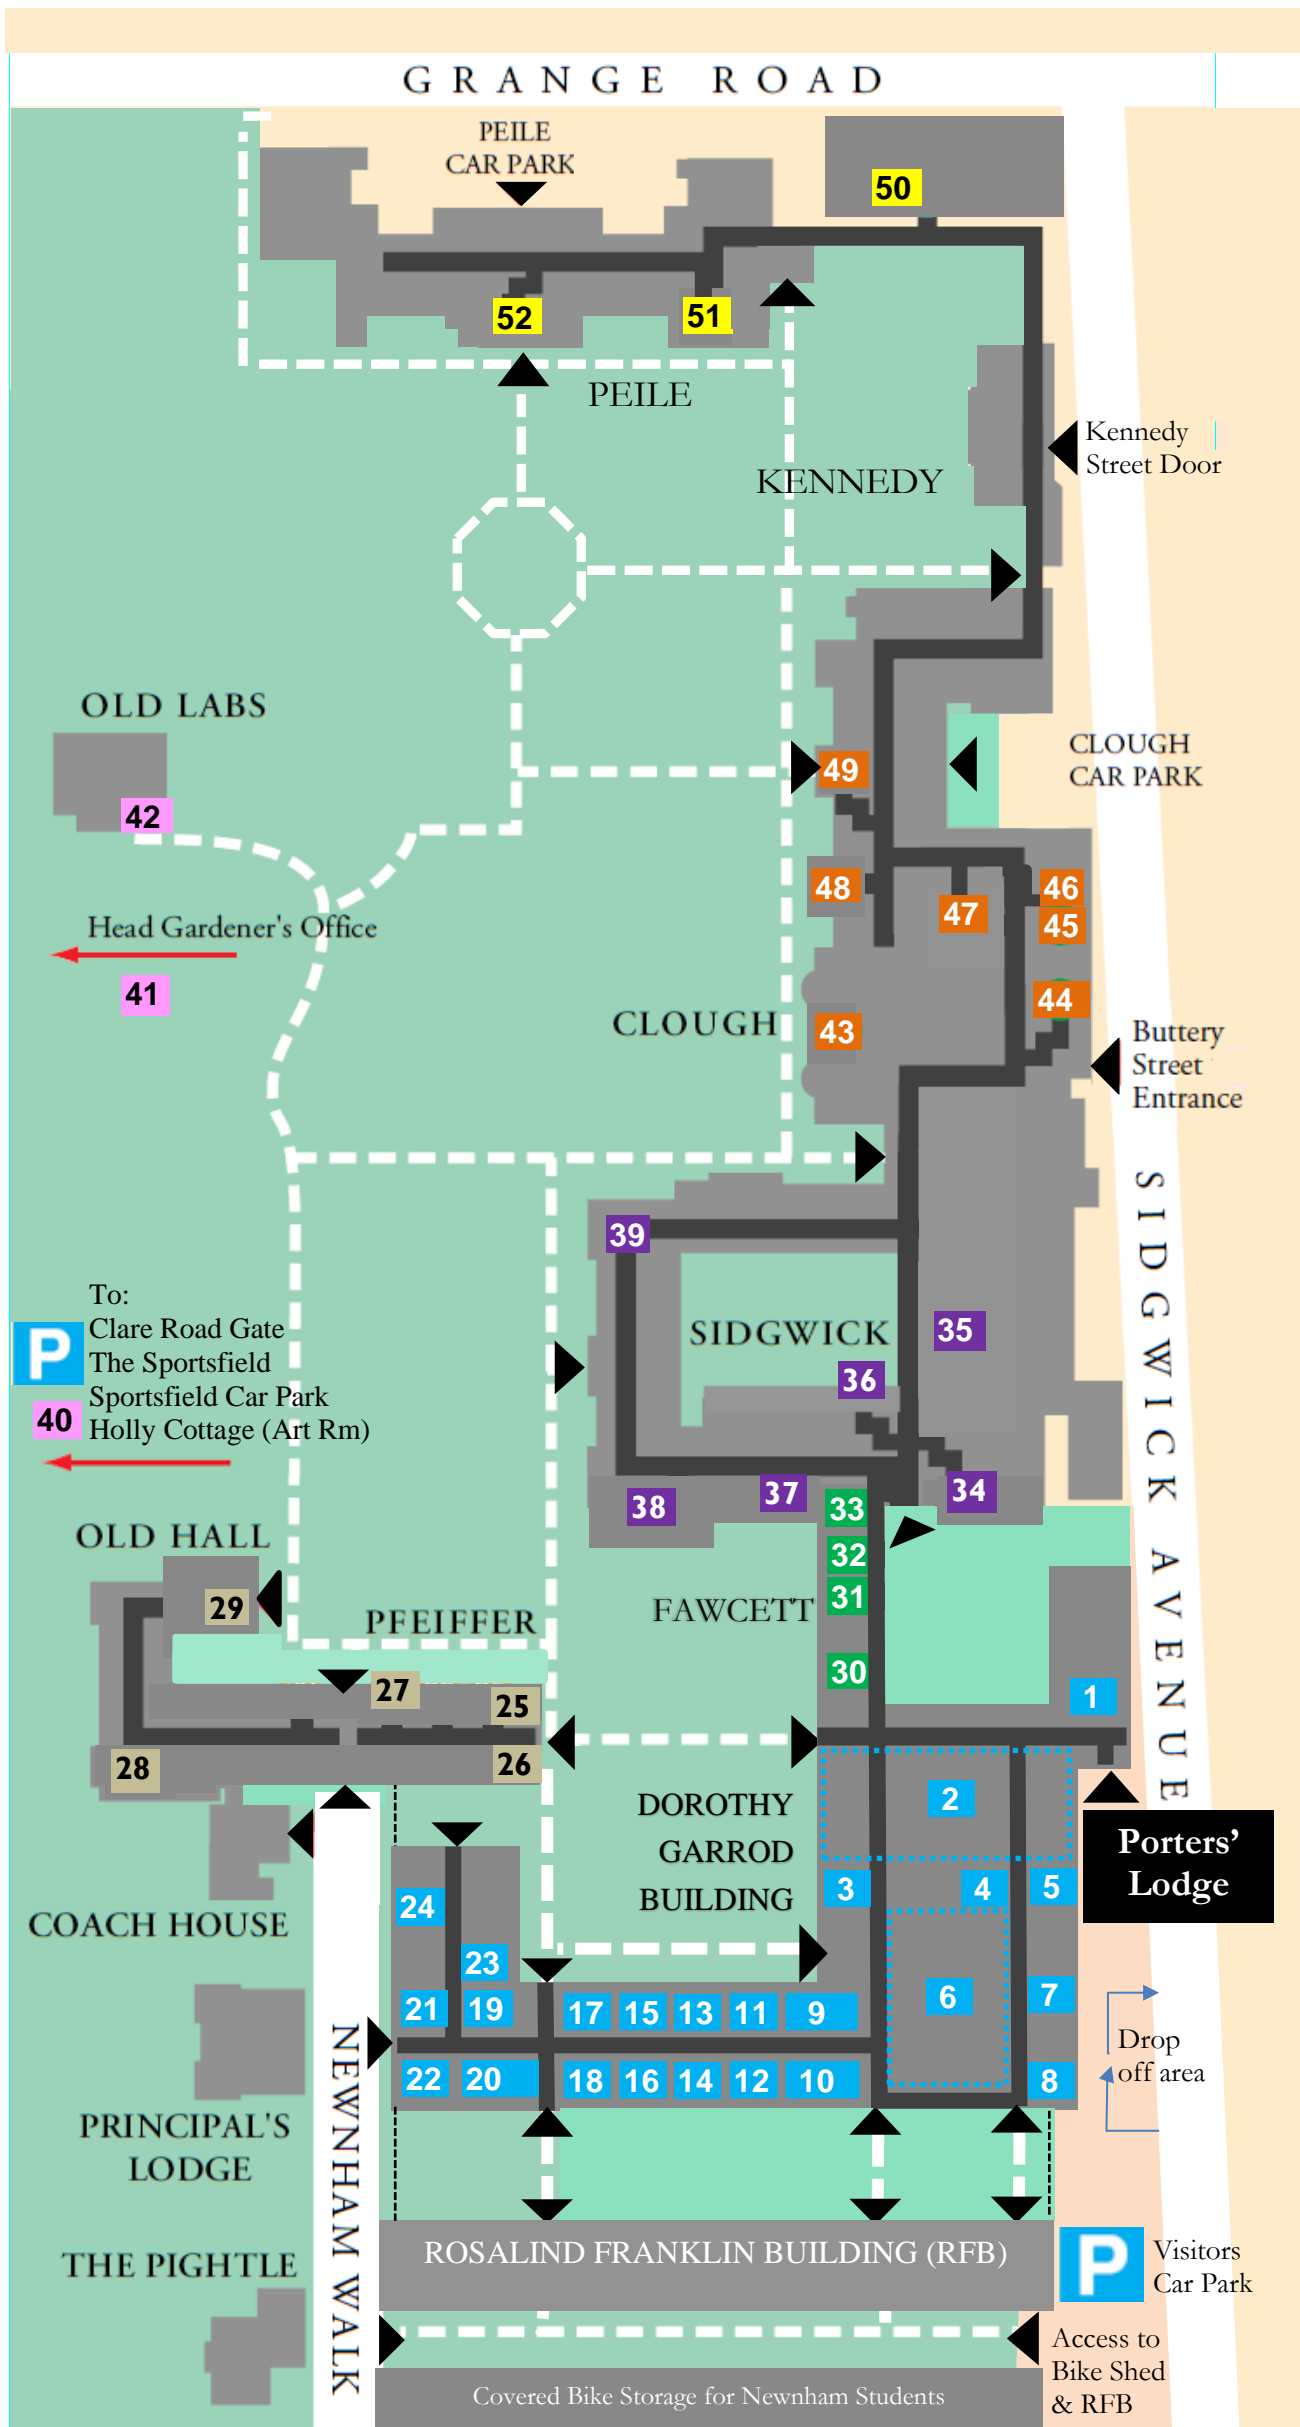

# Newnham College Map

- 12 Accounts Manager and HR Officer
- 9 Admissions and Tutorial Office
- 39 Admissions Tutor (1st flr)
- 3 Anna Bateson Room
- 40 Art Room (Holly Cottage)
- 2 Bar/Café
- 28 Barbara White Room
- 50 Buildings Manager & Workshop
- 15 Bursar
- 10 Bursary
- 44 Buttery
- 2 Café and Bar
- 45 Catering Operations Manager (1st flr)
- 46 Catering Offices (1st flr)
- 49 Clough JCR (1st flr)
- 17 College Accountant
- 26 College Counsellor
- 43 College Hall (Clough Dining Hall)
- 25 College Nurse
- 21 Communications Director
- 30 Conference Offices
- 6 Cynthia Beerbower Room
- 23 Development Director
- 13 Domestic Bursar
- 14 Executive Assistant to the Bursary
- 36 Graduate Tutors Room (1st flr)
- 8 Gym (3rd floor – Roof Level)
- 31 Head Housekeeper
- 41 Head Gardener
- 32 Housekeeping Office
- 12 HR Officer and Accounts Manager
- 19 I.T. Department
- 51 Jane Harrison Room
- 47 Kitchen (Executive Chef)
- 35 Library and Archives
- 33 Linen Room
- 44 Lucia Windsor Room (1st flr)
- 24 Margaret Anstee Centre
- 5 Millicent Garrett Fawcett Room
- 29 MCR
- 42 Music Practice Rooms (Old Labs)
- 42 Old Labs
- 4 Party Room (Basement)
- 20 Pavilion Meeting Room (3rd flr)
- 52 Peile JCR (1st flr)
- 1 Porters' Lodge & Head Porter
- 16 Principal
- 18 Principal's Secretary
- 22 Roll & Development Offices
- 48 SCR
- 27 Senior Tutor (1st flr)
- 37 Sidgwick Computer Room (1st flr)
- 38 Sidgwick Hall & Sidgwick Alcove
- 34 Skilliter Centre (1st flr)
- 7 Supervision Rooms
- 9 Tutorial & Admissions Office
- 11 Tutorial & Adm' Office Manager
- - - Garden Paths (main routes)
- ◀ Entrances

## Location and Parking