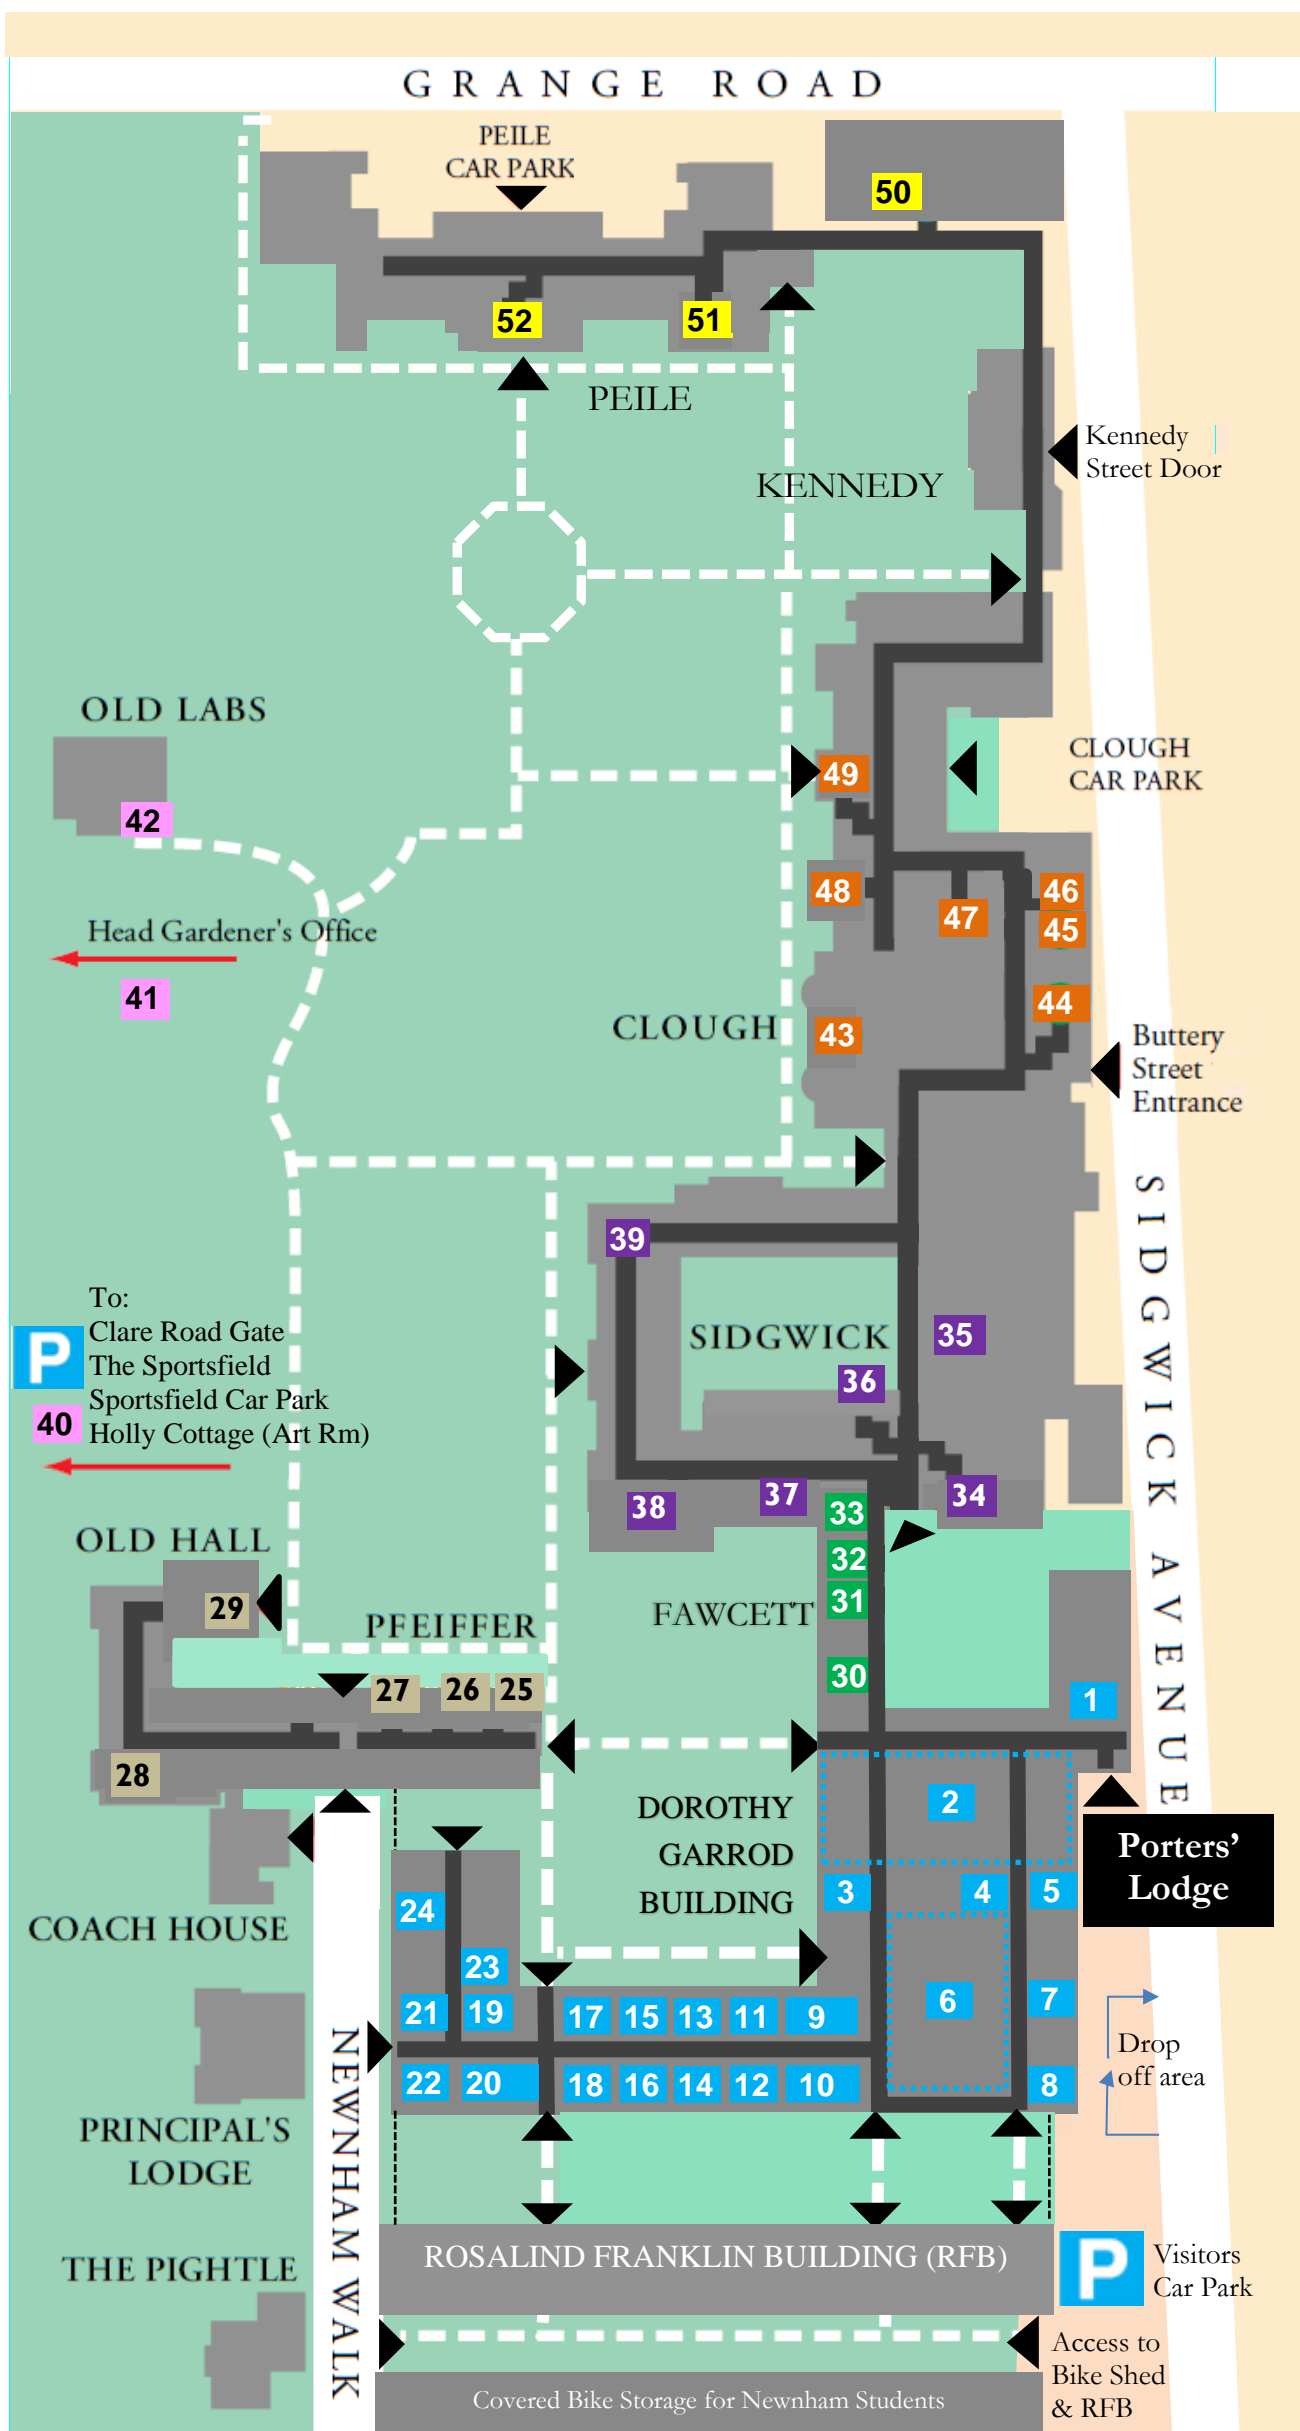

Newnham College Map

- 12 Accounts Manager and HR Officer
- 9 Admissions and Tutorial Office
- 39 Admissions Tutor (1st flr)
- 3 Anna Bateson Room
- 40 Art Room (Holly Cottage)
- 2 Bar/Café
- 28 Barbara White Room
- 50 Buildings Manager & Workshop
- 15 Bursar
- 18 Bursar's Secretary & Academic Administrator
- 10 Bursary
- 44 Buttery
- 2 Café and Bar
- 45 Catering Manager (1st flr)
- 46 Catering Offices (1st flr)
- 49 Clough JCR (1st flr)
- 17 College Accountant
- 26 College Counsellors (1st flr)
- 43 College Hall (Clough Dining Hall)
- 25 College Nurse (1st flr)
- 21 Communications Director
- 30 Conference Offices
- 6 Cynthia Beerbower Room
- 23 Development Director
- 13 Domestic Bursar
- 36 Graduate Tutors Room (1st flr)
- 8 Gym (3rd floor – Roof Level)
- 31 Head Housekeeper
- 41 Head Gardener
- 32 Housekeeping Office
- 12 HR Officer and Accounts Manager
- 19 I.T. Department
- 51 Jane Harrison Room
- 47 Kitchen (Head Chef)
- 35 Library and Archives
- 33 Linen Room
- 44 Lucia Windsor Room (1st flr)
- 24 Margaret Anstee Centre
- 5 Millicent Garrett Fawcett Room
- 29 MCR
- 42 Music Practice Rooms (Old Labs)
- 42 Old Labs
- 4 Party Room (Basement)
- 20 Pavilion Meeting Room (3rd flr)
- 52 Peile JCR (1st flr)
- 1 Porters' Lodge & Head Porter
- 14 Principal's Meeting Room
- 22 Roll & Development Offices
- 48 SCR
- 16 Senior Administrator & Assistant
- 27 Senior Tutor (1st flr)
- 37 Sidgwick Computer Room (1st flr)
- 38 Sidgwick Hall & Sidgwick Alcove
- 34 Skilliter Centre (1st flr)
- 7 Supervision Rooms
- 9 Tutorial & Admissions Office
- 11 Tutorial & Adm' Office Manager
- - - Garden Paths (main routes)
- ◀ Entrances

Location and Parking