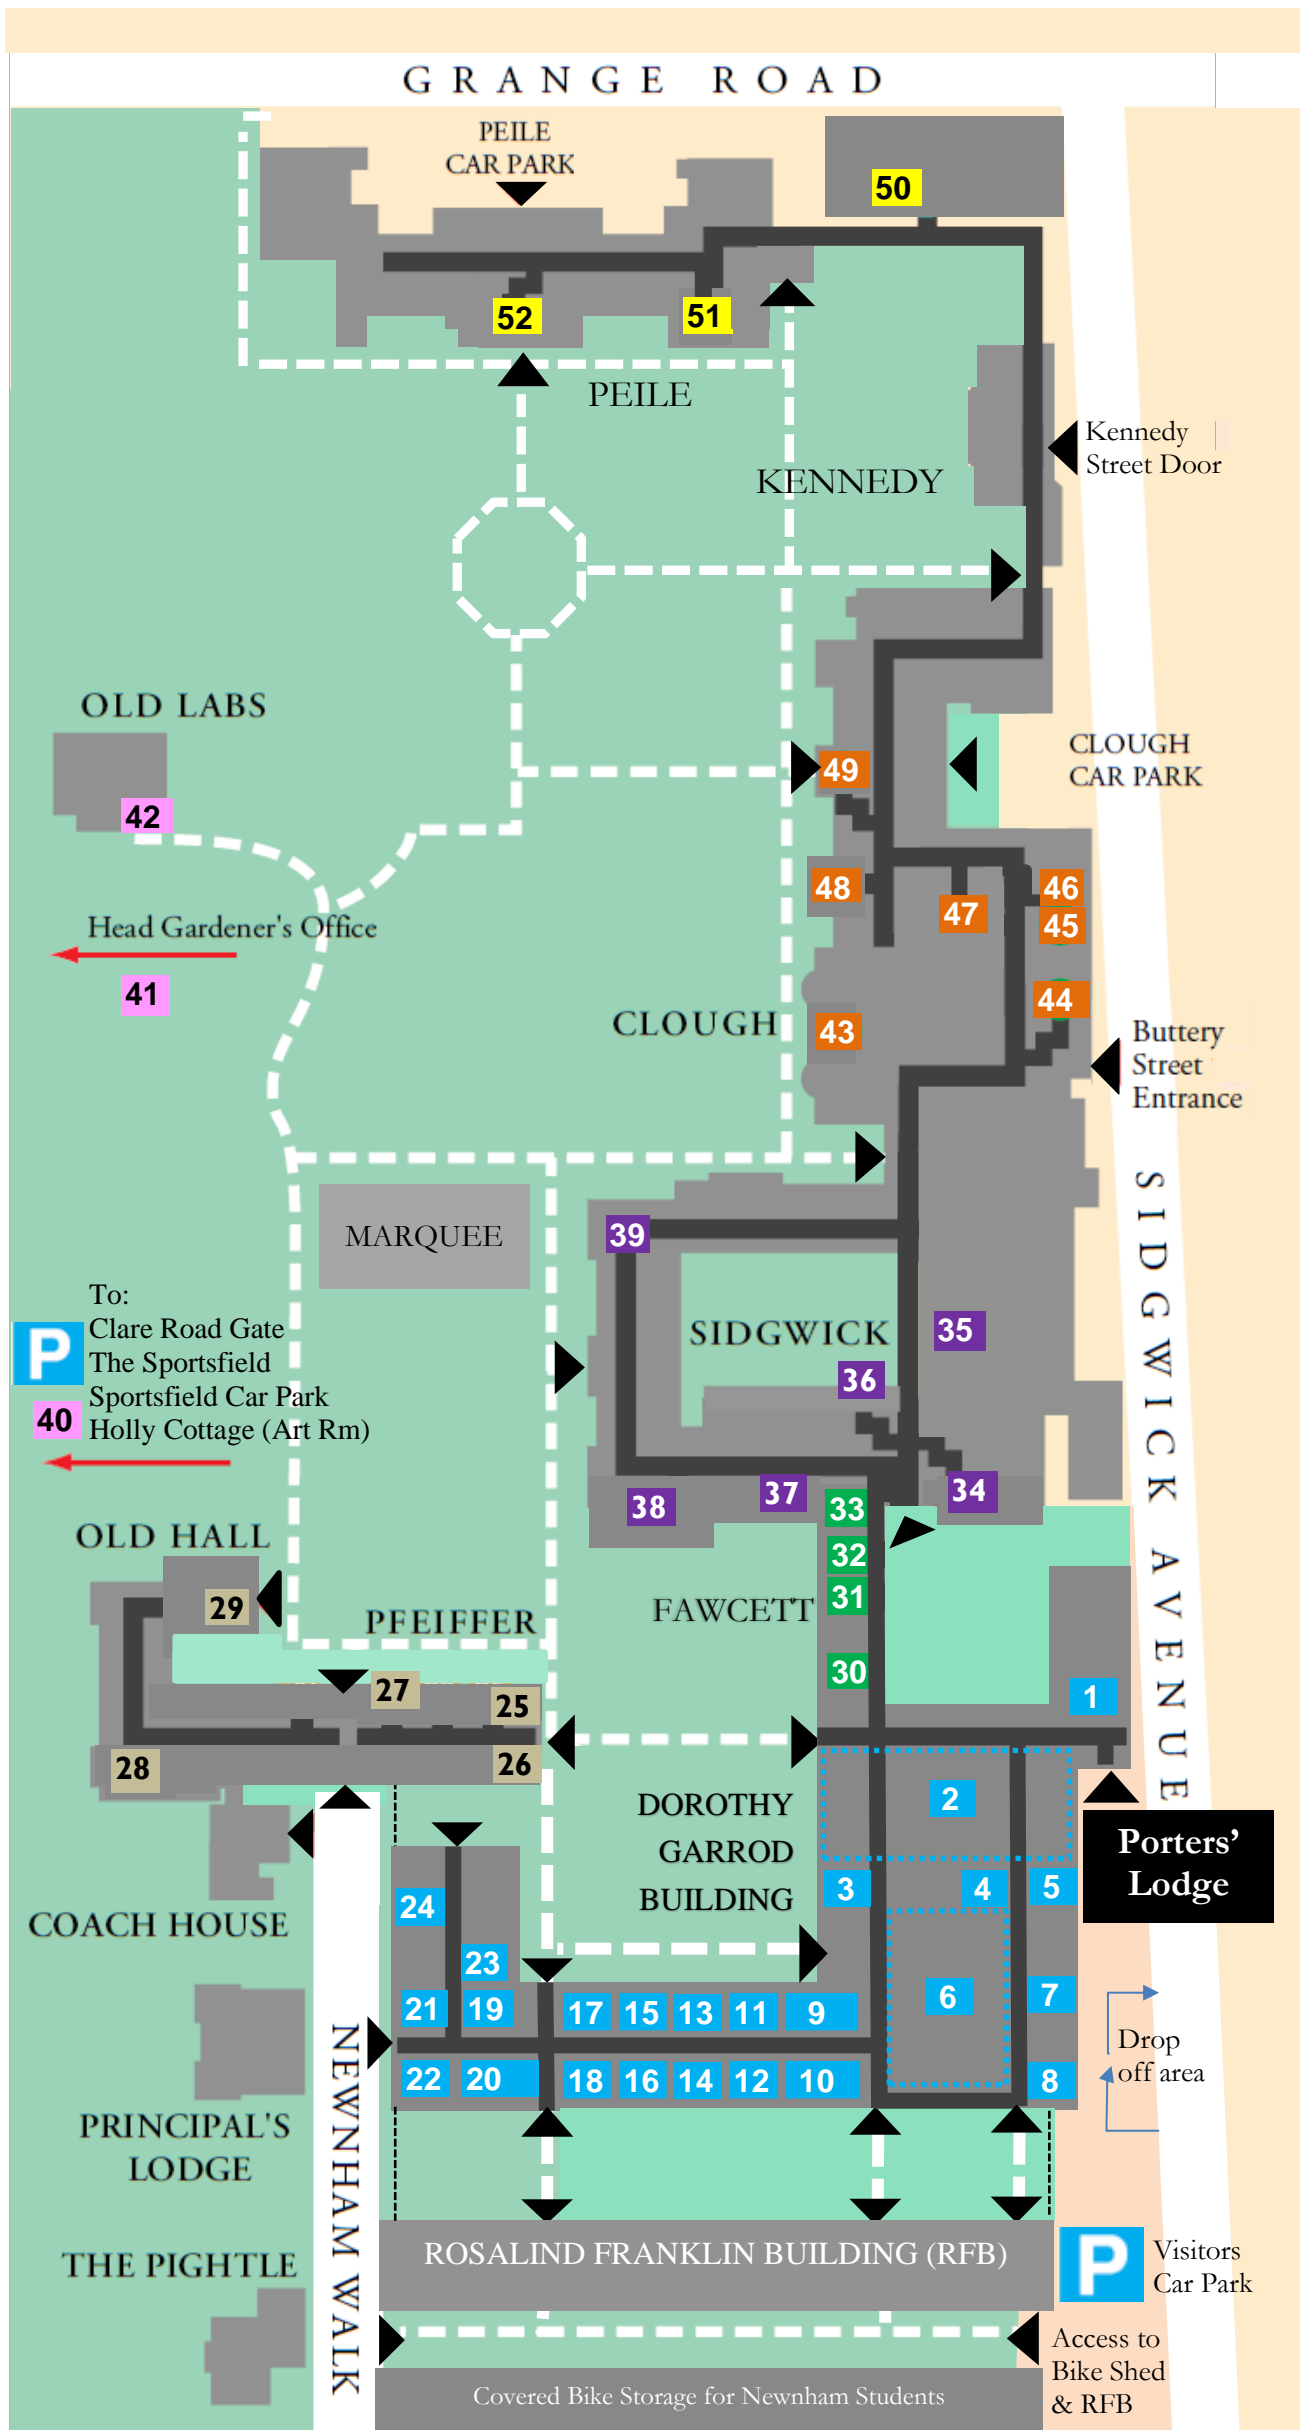

Newnham College Map

- 12 Accounts Manager and HR Officer
- 9 Admissions and Tutorial Office
- 39 Admissions Tutor (1st flr)
- 3 Anna Bateson Room
- 40 Art Room (Holly Cottage)
- 2 Bar/Café
- 28 Barbara White Room
- 50 Buildings Manager & Workshop
- 15 Bursar
- 10 Bursary
- 44 Buttery
- 2 Café
- 45 Catering Operations Manager (1st flr)
- 46 Catering Offices (1st flr)
- 49 Clough JCR (1st flr)
- 17 College Accountant
- 26 College Counsellor
- 43 College Hall (Clough Dining Hall)
- 25 College Nurse
- 21 Communications Director
- 30 Conference Offices
- 6 Cynthia Beerbower Room
- 23 Development Director
- 13 Domestic Bursar
- 14 Executive Assistant to the Bursary
- 36 Graduate Tutors Room (1st flr)
- 8 Gym X (3rd flr Roof Level & access to Ergs)
- 20 Gym Y (3rd flr Roof Level)
- 31 Head Housekeeper
- 41 Head Gardener
- 32 Housekeeping Office
- 12 HR Officer and Accounts Manager
- 19 I.T. Department
- 51 Jane Harrison Room
- 47 Kitchen (Executive Chef)
- 35 Library and Archives
- 33 Linen Room
- 44 Lucia Windsor Room (1st flr)
- 24 Margaret Anstee Centre
- 5 Millicent Garrett Fawcett Room
- 29 MCR
- 42 Music Practice Rooms (Old Labs)
- 42 Old Labs
- 4 Party Room (Basement)
- 52 Peile JCR (1st flr)
- 1 Porters' Lodge & Head Porter
- 16 Principal
- 18 Principal's Secretary
- 22 Roll & Development Offices
- 48 SCR
- 27 Senior Tutor (1st flr)
- 37 Sidgwick Computer Room (1st flr)
- 38 Sidgwick Hall & Sidgwick Alcove
- 34 Skilliter Centre (1st flr)
- 7 Supervision Rooms
- 9 Tutorial & Admissions Office
- 11 Tutorial & Adm' Office Manager
- - - Garden Paths (main routes)
- ◀ Entrances

Location and Parking